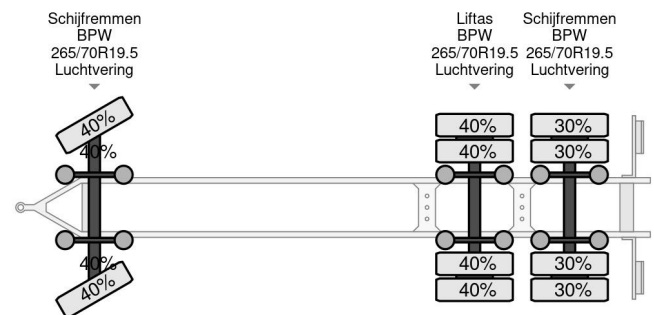

## Bygg 3 AXLES - BPW + LIFTING AXLE + BOX 7,80 METER

### COMMON

Price	€ 4.450,- ex VAT
Id	BY2171-2
Make	Bygg
Type	3 AXLES - BPW + LIFTING AXLE + BOX 7,80 METER
Year	2005
Construction	Box body

### PROPERTIES

First registration date	15-12-2005
Vehicle identification number	2171
Axle count	3
Construction dimensions (l/b/h)	

Bygg 3 AXLES - BPW + LIFTING AXLE + BOX 7,80 METER

Referentienummer: BY2171-2