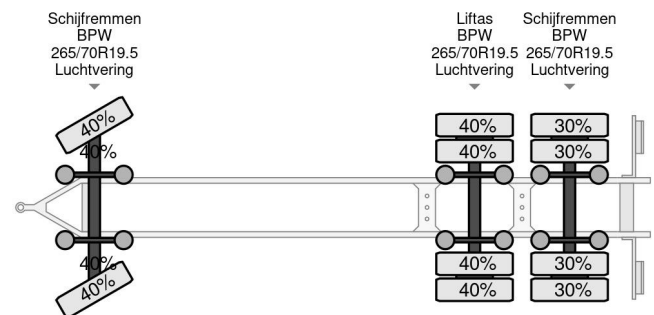

Bygg 3 AXLES - BPW + LIFTING AXLE + BOX 7,80 METER

COMMON

Price	€ 4.450,- ex VAT
Id	BY2171-2
Make	Bygg
Type	3 AXLES - BPW + LIFTING AXLE + BOX 7,80 METER
Year	2005
Construction	Box body

PROPERTIES

First registration date	15-12-2005
Vehicle identification number	2171
Axle count	3
Construction dimensions (l/b/h)	

Bygg 3 AXLES - BPW + LIFTING AXLE + BOX 7,80 METER

Referentienummer: BY2171-2

ACCESSORIES

DESCRIPTION