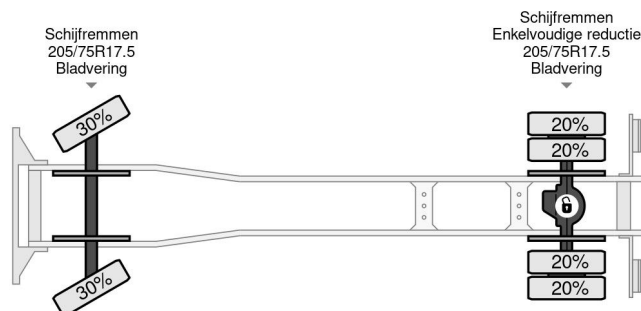

PROPERTIES

First registration date	16-05-2001
Fuel	Diesel
Transmission	Manual
Vehicle identification number	VWANCFTK0Y1509820
Axle configuration	4x2
Axle count	2

ACCESSORIES

- Electrically adjustable door mirrors
- Electrically operated windows
- Leaf spring suspension
- Power take-off (PTO)
- PTO
- Radio/CD player
- Roof spoiler
- Side skirts
- Spotlights
- Toolbox

Nissan ATLEON 140 4X2 MANUAL + PLATEAU + WINCH M...

Referentienummer: NI509820

DESCRIPTION

Box: 5,60x2,35x2,30 Meter

Plateau: 5,00x2,20 Meter