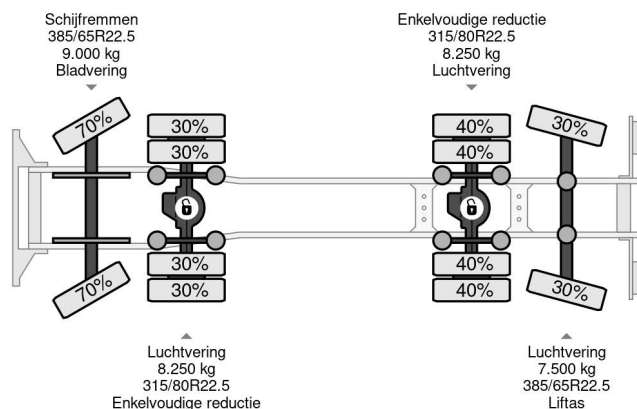

Volvo FASSI 2017 YEAR - F175A.2.25 + REMOTE - FMX 500 8X4 - EURO 5 - 349.499 KM

COMMON

Price	€ 42.950,- ex VAT
Id	VO707683
Make	Volvo
Type	FASSI 2017 YEAR - F175A.2.25 + REMOTE - FMX 500 8X4 - EURO 5 - 349.499 KM
Year	2011
Mileage	349.499 km
Construction	Tipper
Gross weight	32.000 kg
Emissionclass	5

Volvo FMX FASSI 2017 YEAR - F175A.2.25 + REMOTE - ... 8x4

Referentienummer: VO707683

PROPERTIES

First registration date	20-04-2011
Fuel	Diesel
Transmission	Automatic
Vehicle identification number	YV2JG30G2BA707683
Axle configuration	8x4
Axle count	4
Weight	17.100 kg
Construction dimensions (l/b/h)	
Load capacity	14.900 kg

DESCRIPTION