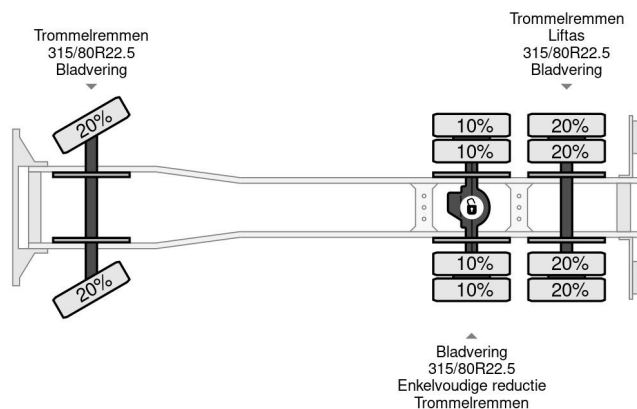

First registration date	03-05-1977
Fuel	Diesel
Transmission	Manual
Vehicle identification number	223327
Axle configuration	6x2
Axle count	3
Weight	9.780 kg
Cylinder count	8
Construction dimensions (l/b/h)	
Load capacity	15.220 kg

ACCESSORIES

- Aluminium fuel tank
- Coupling
- Leaf spring suspension
- Sleeper cab
- Spotlights
- Toolbox
- Visor

Scania LB141 V8 141 V8 - 6X2 - BOX 7,35 METER

Referentienummer: SC223327

DESCRIPTION