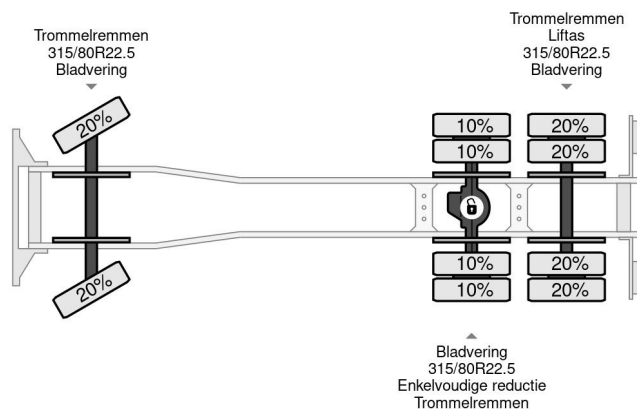

Scania 141 V8 - 6X2 - BOX 7,35 METER

COMMON

| | |
|--------------|-------------------------------|
| Price | € 26.950,- ex VAT |
| Id | SC223327 |
| Make | Scania |
| Type | 141 V8 - 6X2 - BOX 7,35 METER |
| Year | 1977 |
| Mileage | 751.227 km |
| Construction | Dropside |
| Gross weight | 25.000 kg |

ACCESSORIES

- Aluminium fuel tank
- Coupling
- Leaf spring suspension
- Sleeper cab
- Spotlights
- Toolbox
- Visor

Scania LB141 V8 141 V8 - 6X2 - BOX 7,35 METER

Referentienummer: SC223327

DESCRIPTION