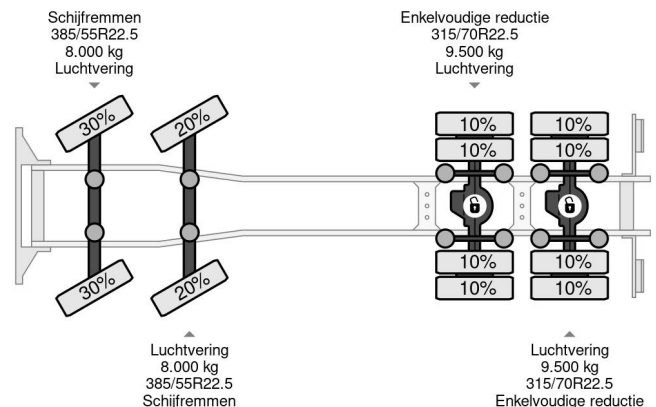

Scania 8X4 + EFFER 1250 6S + REMOTE + WINCH - 6+3 EXTENSIONS

COMMON

Price	€ 107.950,- ex VAT
Id	SC285559
Make	Scania
Type	8X4 + EFFER 1250 6S + REMOTE + WINCH - 6+3 EXTENSIONS
Year	2012
Mileage	392.073 km
Construction	Truck-mounted crane
Gross weight	32.000 kg
Emissionclass	5

PROPERTIES

First registration date	07-06-2012
Fuel	Diesel
Transmission	Automatic
Vehicle identification number	XLEG8X40005285559
Axle configuration	8x4
Axle count	4
Weight	29.600 kg
Load capacity	2.400 kg

Scania G480 8X4 + EFFER 1250 6S + REMOTE + WINCH - ...

Referentienummer: SC285559

DESCRIPTION