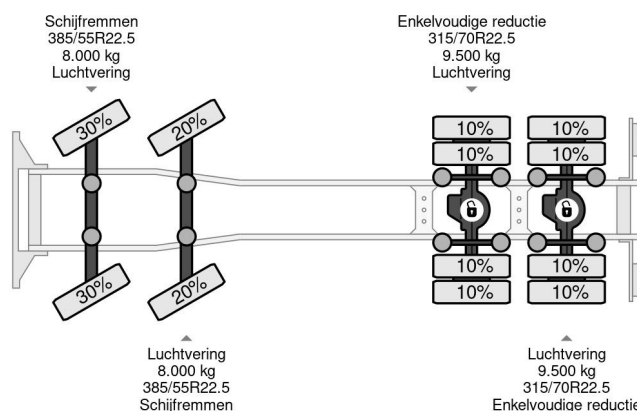

Scania 8X4 + EFFER 1250 6S + REMOTE + WINCH - 6+3 EXTENSIONS

COMMON

Price	€ 107.950,- ex VAT
Id	SC285559
Make	Scania
Type	8X4 + EFFER 1250 6S + REMOTE + WINCH - 6+3 EXTENSIONS
Year	2012
Mileage	392.073 km
Construction	Truck-mounted crane
Gross weight	32.000 kg
Emissionclass	5

Scania G480 8X4 + EFFER 1250 6S + REMOTE + WINCH - ...

Referentienummer: SC285559

PROPERTIES

First registration date	07-06-2012
Fuel	Diesel
Transmission	Automatic
Vehicle identification number	XLEG8X40005285559
Axle configuration	8x4
Axle count	4
Weight	29.600 kg
Load capacity	2.400 kg