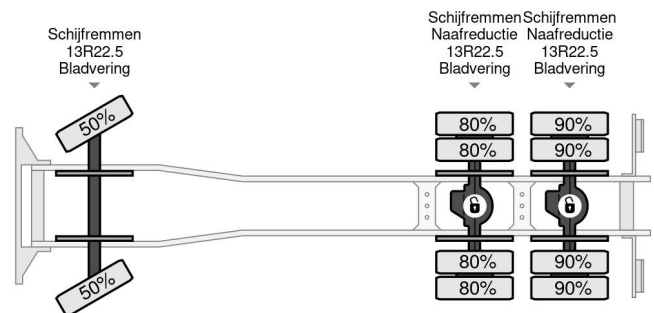

## COMMON

Price	€ 36.950,- ex VAT
Id	IV226669
Make	Iveco
Type	6X4 + PALFINGER PK29002 + REMOTE - MANUAL GEAR - FULL STEEL SUSP. - BIG AXLES
Year	2010
Mileage	249.240 km
Construction	Dropside
Gross weight	26.000 kg
Emissionclass	5

Iveco Trakker 260T33 6X4 + PALFINGER PK29002 + REMO...

Referentienummer: IV226669

## PROPERTIES

First registration date	09-03-2010
Fuel	Diesel
Transmission	Manual
Vehicle identification number	WJME2NNS40C226669
Axle configuration	6x4
Axle count	3
Weight	8.500 kg
Construction dimensions (l/b/h)	
Load capacity	17.500 kg