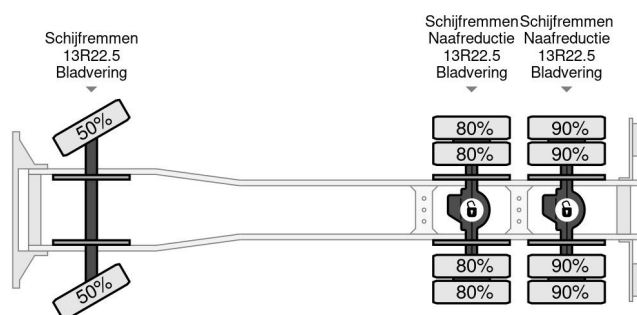

Iveco 6X4 + PALFINGER PK29002 + REMOTE - MANUAL GEAR - FULL STEEL SUSP. - BIG AXLES

COMMON

Price	€ 36.950,- ex VAT
Id	IV226669
Make	Iveco
Type	6X4 + PALFINGER PK29002 + REMOTE - MANUAL GEAR - FULL STEEL SUSP. - BIG AXLES
Year	2010
Mileage	249.240 km
Construction	Dropside
Gross weight	26.000 kg
Emissionclass	5

Iveco Trakker 260T33 6X4 + PALFINGER PK29002 + REMO...
Referentienummer: IV226669

PROPERTIES

First registration date	09-03-2010
Fuel	Diesel
Transmission	Manual
Vehicle identification number	WJME2NNS40C226669
Axle configuration	6x4
Axle count	3
Weight	8.500 kg
Construction dimensions (l/b/h)	
Load capacity	17.500 kg

DESCRIPTION