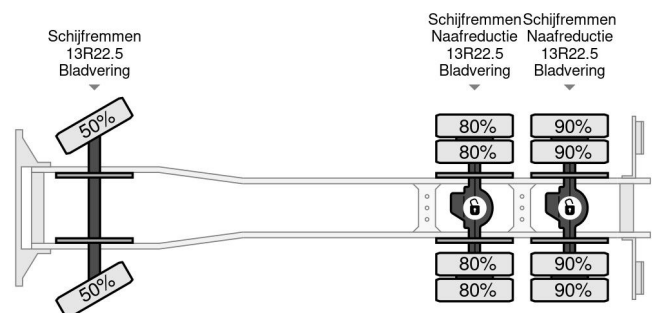

Iveco 6X4 + PALFINGER PK29002 + REMOTE - MANUAL GEAR - FULL STEEL SUSP. - BIG AXLES

COMMON

Price	€ 36.950,- ex VAT
Id	IV226669-K
Make	Iveco
Type	6X4 + PALFINGER PK29002 + REMOTE - MANUAL GEAR - FULL STEEL SUSP. - BIG AXLES
Year	2010
Mileage	249.240 km
Construction	Truck-mounted crane
Gross weight	26.000 kg
Emissionclass	5

Iveco Trakker 260T33 6X4 + PALFINGER PK29002 + REMO...

Referentienummer: IV226669-K

PROPERTIES

First registration date	09-03-2010
Fuel	Diesel
Transmission	Manual
Vehicle identification number	WJME2NNS40C226669
Axle configuration	6x4
Axle count	3
Weight	8.500 kg
Load capacity	17.500 kg

DESCRIPTION