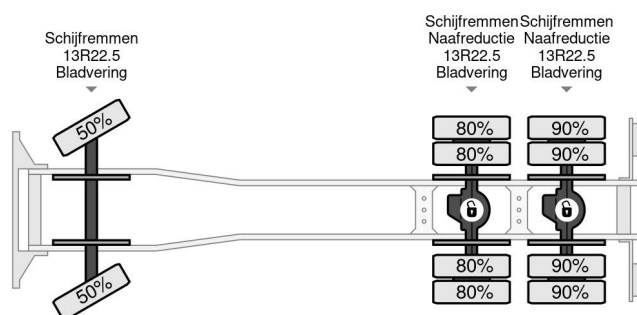

### COMMON

Price	€ 36.950,- ex VAT
Id	IV226669-K
Make	Iveco
Type	6X4 + PALFINGER PK29002 + REMOTE - MANUAL GEAR - FULL STEEL SUSP. - BIG AXLES
Year	2010
Mileage	249.240 km
Construction	Truck-mounted crane
Gross weight	26.000 kg
Emissionclass	5

Iveco Trakker 260T33 6X4 + PALFINGER PK29002 + REMO...  
Referentienummer: IV226669-K

### PROPERTIES

First registration date	09-03-2010
Fuel	Diesel
Transmission	Manual
Vehicle identification number	WJME2NNS40C226669
Axle configuration	6x4
Axle count	3
Weight	8.500 kg
Load capacity	17.500 kg