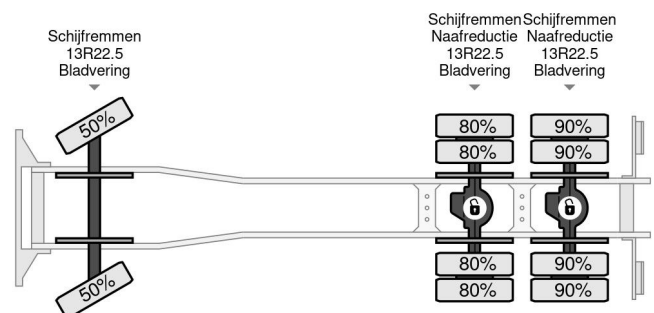

### COMMON

Price	€ 36.950,- ex VAT
Id	IV226669-K
Make	Iveco
Type	6X4 + PALFINGER PK29002 + REMOTE - MANUAL GEAR - FULL STEEL SUSP. - BIG AXLES
Year	2010
Mileage	249.240 km
Construction	Truck-mounted crane
Gross weight	26.000 kg
Emissionclass	5

Iveco Trakker 260T33 6X4 + PALFINGER PK29002 + REMO...

Referentienummer: IV226669-K

### PROPERTIES

First registration date	09-03-2010
Fuel	Diesel
Transmission	Manual
Vehicle identification number	WJME2NNS40C226669
Axle configuration	6x4
Axle count	3
Weight	8.500 kg
Load capacity	17.500 kg