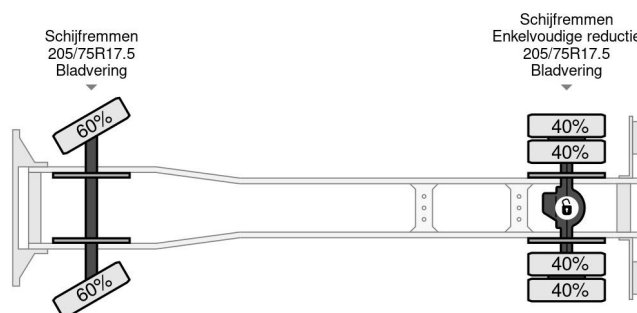

PROPERTIES

First registration date	07-04-2000
Fuel	Diesel
Transmission	Manual
Vehicle identification number	VWANCFTK0X1500357
Axle configuration	4x2
Axle count	2
Weight	6.630 kg
Power kw	103
Power hp	140
Load capacity	360 kg
Lifting capacity	1.000 kg

DESCRIPTION