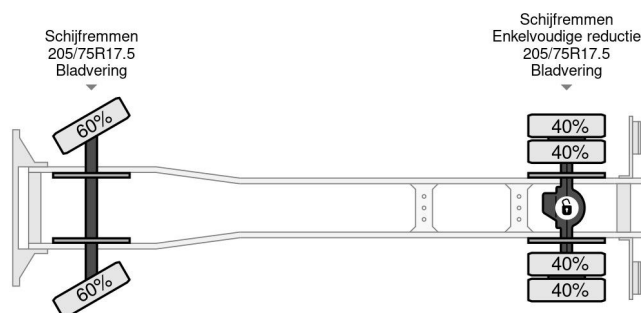

Nissan + KLAAS ALU-KRAN 28 METER MET REMOTE CONTROL

COMMON

Price	€ 28.950,- ex VAT
Id	NI500357
Make	Nissan
Type	+ KLAAS ALU-KRAN 28 METER MET REMOTE CONTROL
Year	2000
Mileage	124.929 km
Construction	Truck-mounted crane
Gross weight	6.990 kg
Emissionclass	2

Nissan ATLEON 140 + KLAAS ALU-KRAN 28 METER ... 4x2
Referentienummer: NI500357

PROPERTIES

First registration date	07-04-2000
Fuel	Diesel
Transmission	Manual
Vehicle identification number	VWANCFTK0X1500357
Axle configuration	4x2
Axle count	2
Weight	6.630 kg
Power kw	103
Power hp	140
Load capacity	360 kg
Lifting capacity	1.000 kg