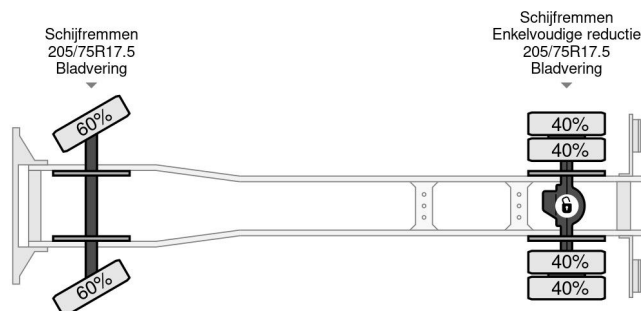

Nissan + KLAAS ALU-KRAN 28 METER MET REMOTE CONTROL

COMMON

Price	€ 28.950,- ex VAT
Id	NI500357
Make	Nissan
Type	+ KLAAS ALU-KRAN 28 METER MET REMOTE CONTROL
Year	2000
Mileage	124.929 km
Construction	Truck-mounted crane
Gross weight	6.990 kg
Emissionclass	2

Nissan ATLEON 140 + KLAAS ALU-KRAN 28 METER ... 4x2

Referentienummer: NI500357

PROPERTIES

First registration date	07-04-2000
Fuel	Diesel
Transmission	Manual
Vehicle identification number	VWANCFTK0X1500357
Axle configuration	4x2
Axle count	2
Weight	6.630 kg
Power kw	103
Power hp	140
Load capacity	360 kg
Lifting capacity	1.000 kg