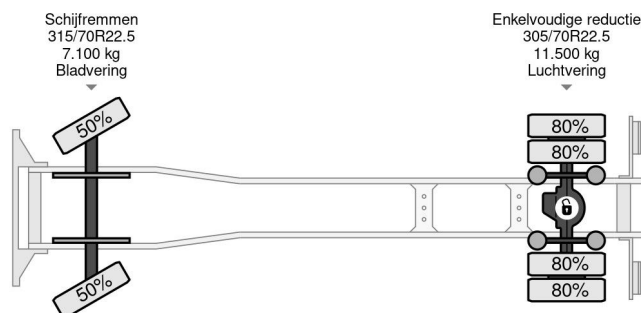

Volvo EEV 4X2 - BOX 7,30 METER - 18 TON + DHOLLANDIA LAADKLEP

COMMON

Price	On request ex VAT
Id	VO656819
Make	Volvo
Type	EEV 4X2 - BOX 7,30 METER - 18 TON + DHOLLANDIA LAADKLEP
Year	2013
Mileage	554.948 km
Construction	Box body
Gross weight	18.000 kg
Emissionclass	5

Volvo FL 240 EEV 4X2 - BOX 7,30 METER - 18 TON + DHOL...

Referentienummer: VO656819

PROPERTIES

First registration date	13-06-2013
Fuel	Diesel
Transmission	Automatic
Vehicle identification number	YV2TN12A7DB656819
Axle configuration	4x2
Axle count	2
Cylinder count	6
Power kw	181
Power hp	246
Construction dimensions (l/b/h)	