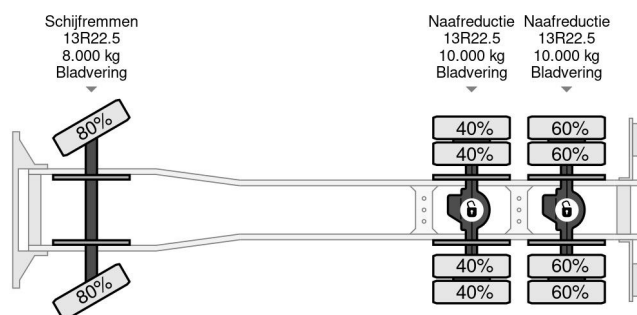

Iveco 6X4 + FASSI F315ACXP.24 + REMOTE - MANUAL GEAR - FULL STEEL SUSP. - BIG AXLES

COMMON

Price	€ 36.950,- ex VAT
Id	IV226699
Make	Iveco
Type	6X4 + FASSI F315ACXP.24 + REMOTE - MANUAL GEAR - FULL STEEL SUSP. - BIG AXLES
Year	2009
Mileage	255.816 km
Construction	Dropside
Gross weight	26.000 kg
Emissionclass	5

Iveco Trakker 260T33 6X4 + FASSI F315ACXP.24 + REMOTE...
Referentienummer: IV226699

PROPERTIES

First registration date	04-11-2009
Mot expiry date	06-04-2023
Fuel	Diesel
Transmission	Manual
Vehicle identification number	WJME2NNS40C226699
Axle configuration	6x4
Axle count	3
Weight	12.385 kg
Construction dimensions (l/b/h)	
Load capacity	13.615 kg

DESCRIPTION