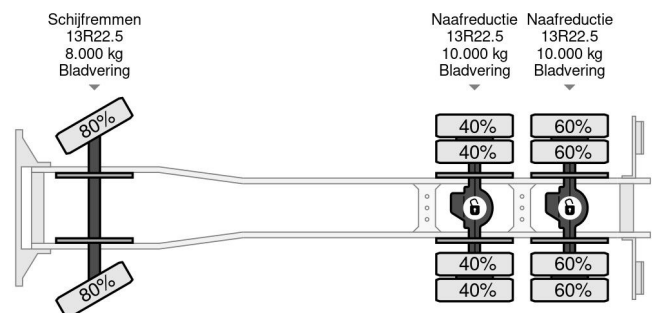

Iveco 6X4 + FASSI F315ACXP.24 + REMOTE - MANUAL GEAR - FULL STEEL SUSP. - BIG AXLES

COMMON

Price	€ 36.950,- ex VAT
Id	IV226699
Make	Iveco
Type	6X4 + FASSI F315ACXP.24 + REMOTE - MANUAL GEAR - FULL STEEL SUSP. - BIG AXLES
Year	2009
Mileage	255.816 km
Construction	Dropside
Gross weight	26.000 kg
Emissionclass	5

Iveco Trakker 260T33 6X4 + FASSI F315ACXP.24 + REMOTE...

Referentienummer: IV226699

PROPERTIES

First registration date	04-11-2009
Mot expiry date	06-04-2023
Fuel	Diesel
Transmission	Manual
Vehicle identification number	WJME2NNS40C226699
Axle configuration	6x4
Axle count	3
Weight	12.385 kg
Construction dimensions (l/b/h)	
Load capacity	13.615 kg

DESCRIPTION