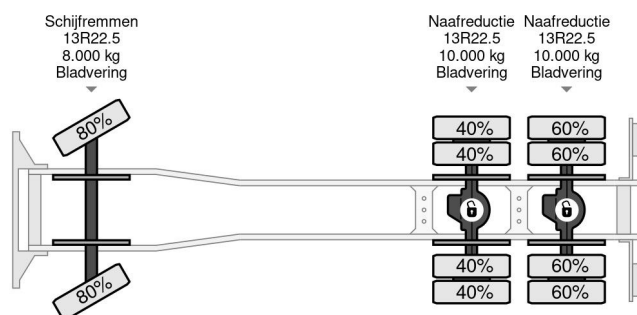

Iveco 6X4 + FASSI F315ACXP.24 + REMOTE - MANUAL GEAR - FULL STEEL SUSP. - BIG AXLES

COMMON

Price	€ 36.950,- ex VAT
Id	IV226699-K
Make	Iveco
Type	6X4 + FASSI F315ACXP.24 + REMOTE - MANUAL GEAR - FULL STEEL SUSP. - BIG AXLES
Year	2009
Mileage	255.816 km
Construction	Truck-mounted crane
Gross weight	26.000 kg
Emissionclass	5

Iveco Trakker 260T33 6X4 + FASSI F315ACXP.24 + REMOTE...

Referentienummer: IV226699-K

PROPERTIES

First registration date	04-11-2009
Mot expiry date	06-04-2023
Fuel	Diesel
Transmission	Manual
Vehicle identification number	WJME2NNS40C226699
Axle configuration	6x4
Axle count	3
Weight	12.385 kg
Load capacity	13.615 kg

DESCRIPTION