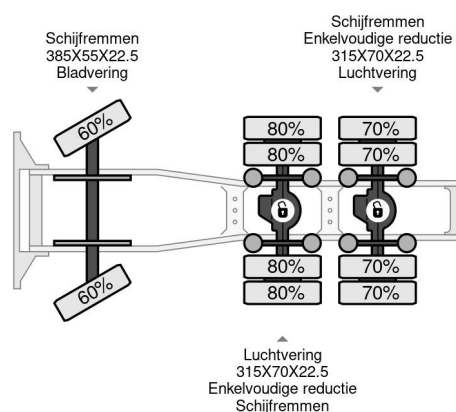

Volvo FH16-660 6X4 90 TON

COMMON

Price	€ 16.950,- ex VAT
Id	VO634425
Make	Volvo
Type	FH16-660 6X4 90 TON
Year	2007
Mileage	1.305.301 km
Construction	Standard tractor
Emissionclass	4

PROPERTIES

First registration date	12-09-2007
Fuel	Diesel
Transmission	Automatic
Vehicle identification number	YV2AUJOD67A634425
Axle configuration	6x4
Axle count	3
Weight	9.790 kg
Power kw	485
Power hp	660

Volvo FH 16.660 FH16-660 6X4 90 TON

Referentienummer: VO634425

DESCRIPTION