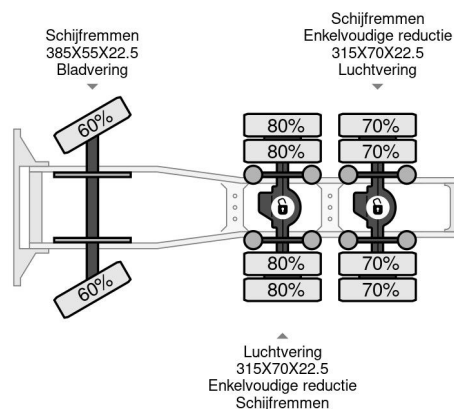

Volvo FH16-660 6X4 90 TON

COMMON

Price	€ 16.950,- ex VAT
Id	VO634425
Make	Volvo
Type	FH16-660 6X4 90 TON
Year	2007
Mileage	1.305.301 km
Construction	Standard tractor
Emissionclass	4

PROPERTIES

First registration date	12-09-2007
Fuel	Diesel
Transmission	Automatic
Vehicle identification number	YV2AUJOD67A634425
Axle configuration	6x4
Axle count	3
Weight	9.790 kg
Power kw	485
Power hp	660

Volvo FH 16.660 FH16-660 6X4 90 TON

Referentienummer: VO634425

DESCRIPTION