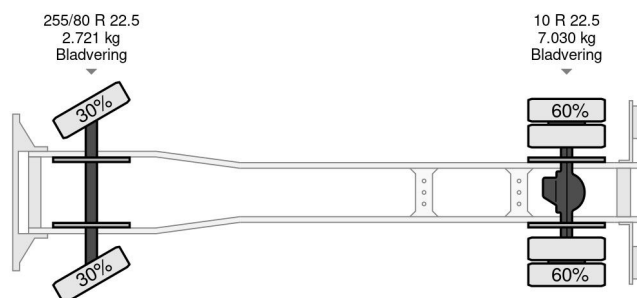

### PROPERTIES

First registration date	13-04-1989
Fuel	Diesel
Transmission	Automatic
Vehicle identification number	1HTSAZPM1LH227189
Axle configuration	4x2
Axle count	2
Weight	4.240 kg
Power kw	154
Power hp	209
Construction dimensions (l/b/h)	

### ACCESSORIES

- Air horn
- Leaf spring suspension
- Power take-off (PTO)
- PTO

International 4600 4x2 210HP + TEUPEN hyLIFT

Referentienummer: IN227189