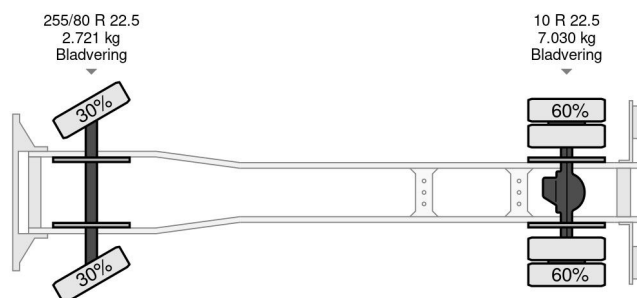

International 4x2 210HP + TEUPEN hyLIFT

COMMON

Price	€ 7.950,- ex VAT
Id	IN227189
Make	International
Type	4x2 210HP + TEUPEN hyLIFT
Year	1989
Mileage	91.500 km
Construction	Aerial platform

PROPERTIES

First registration date	13-04-1989
Fuel	Diesel
Transmission	Automatic
Vehicle identification number	1HTSAZPM1LH227189
Axle configuration	4x2
Axle count	2
Weight	4.240 kg
Power kw	154
Power hp	209
Construction dimensions (l/b/h)	

ACCESSORIES

- Air horn
- Leaf spring suspension
- Power take-off (PTO)
- PTO

International 4600 4x2 210HP + TEUPEN hyLIFT

Referentienummer: IN227189

DESCRIPTION

INTERNATIONAL 4600
Navistar 7.3L engine
Allison transmission