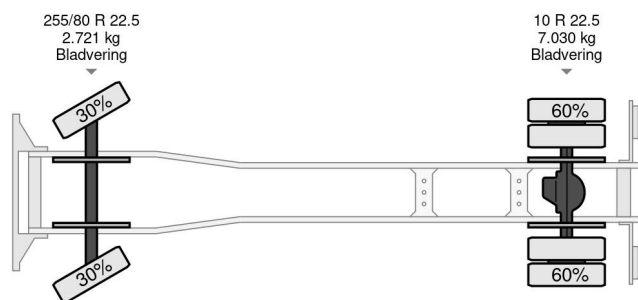

International 4x2 210HP + TEUPEN hyLIFT

COMMON

Price	€ 7.950,- ex VAT
Id	IN227189
Make	International
Type	4x2 210HP + TEUPEN hyLIFT
Year	1989
Mileage	91.500 km
Construction	Aerial platform

PROPERTIES

First registration date	13-04-1989
Fuel	Diesel
Transmission	Automatic
Vehicle identification number	1HTSAZPM1LH227189
Axle configuration	4x2
Axle count	2
Weight	4.240 kg
Power kw	154
Power hp	209
Construction dimensions (l/b/h)	

ACCESSORIES

- Air horn
- Leaf spring suspension
- Power take-off (PTO)
- PTO

International 4600 4x2 210HP + TEUPEN hyLIFT

Referentienummer: IN227189

DESCRIPTION

INTERNATIONAL 4600
Navistar 7.3L engine
Allison transmission