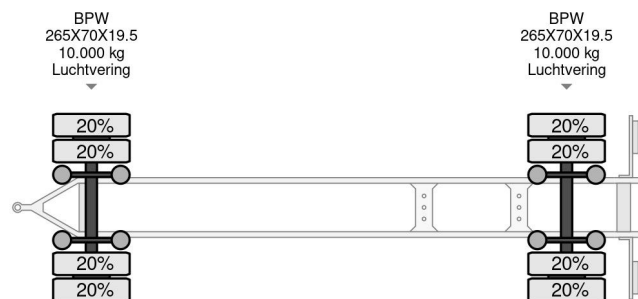

Krone 2 AS CONTAINER TRANSPORT

COMMON

Price	€ 2.950,- ex VAT
Id	KR523798
Make	Krone
Type	2 AS CONTAINER TRANSPORT
Year	2012
Construction	Container transport
Gross weight	20.000 kg

PROPERTIES

First registration date	25-01-2012
Mot expiry date	25-01-2023
License plate	05-WH-XL
Vehicle identification number	WKEAZ000000523798
Axle count	2
Weight	5.560 kg
Wheelbase	517 cm
Construction dimensions (l/b/h)	
Load capacity	14.440 kg
Width	260 cm

Krone 2 AS CONTAINER TRANSPORT

Referentienummer: KR523798

ACCESSORIES

DESCRIPTION