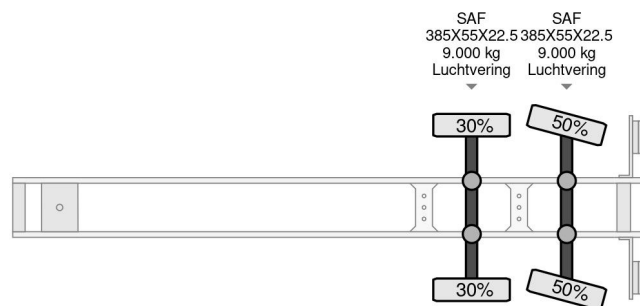

DESCRIPTION

Cool unit brand: TRS