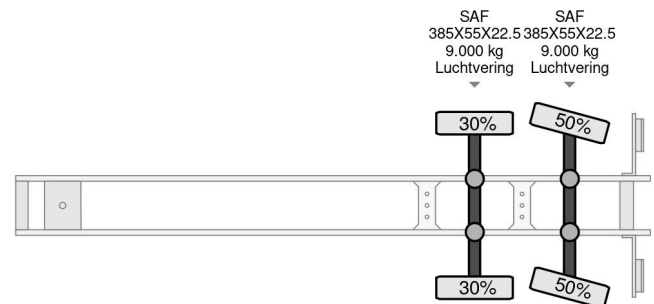

DESCRIPTION

Cool unit brand: TRS