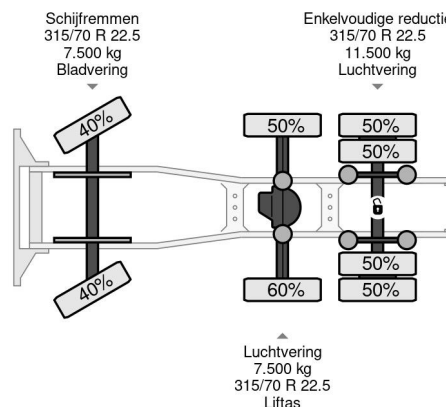

MAN XXL 6X2 E4 MANUAL GEAR - TIPPER HYDRAULIC

COMMON

Price	€ 10.950,- ex VAT
Id	MA498681
Make	MAN
Type	XXL 6X2 E4 MANUAL GEAR - TIPPER HYDRAULIC
Year	2008
Mileage	1.037.022 km
Construction	Standard tractor
Gross weight	26.500 kg

PROPERTIES

First registration date	09-01-2008
Fuel	Diesel
Transmission	Manual
Vehicle identification number	WMAH24ZZ98M498681
Axle configuration	6x2
Axle count	3
Weight	9.000 kg
Cylinder count	6
Load capacity	17.500 kg

MAN TGS 26.440 XXL 6X2 E4 MANUAL GEAR - TIPPER HY...

Referentienummer: MA498681

DESCRIPTION