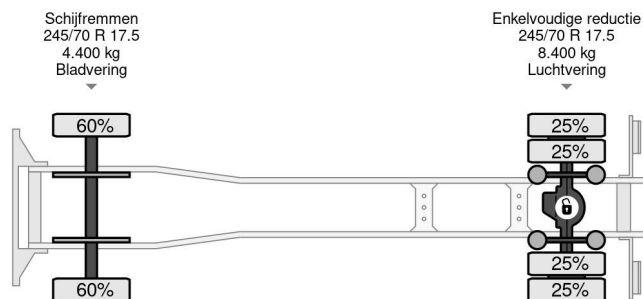

MAN 4X2 EURO 5 - 12 TONS + DHOLLANDIA

COMMON

Price	On request ex VAT
Id	MA286033
Make	MAN
Type	4X2 EURO 5 - 12 TONS + DHOLLANDIA
Year	2012
Mileage	534.073 km
Construction	Box body
Gross weight	11.990 kg
Emissionclass	5

MAN TGL 12.220 4X2 EURO 5 - 12 TONS + DHOLLANDIA

Referentienummer: MA286033

PROPERTIES

First registration date	19-06-2012
Mot expiry date	22-06-2023
License plate	BZ-ZD-20
Fuel	Diesel
Transmission	Automatic
Vehicle identification number	WMAN15ZZ3CY286033
Axle configuration	4x2
Axle count	2
Weight	6.780 kg
Cylinder count	4
Power kw	162
Power hp	220
Wheelbase	450 cm
Construction dimensions (l/b/h)	
Load capacity	5.210 kg
Length	800 cm
Width	255 cm