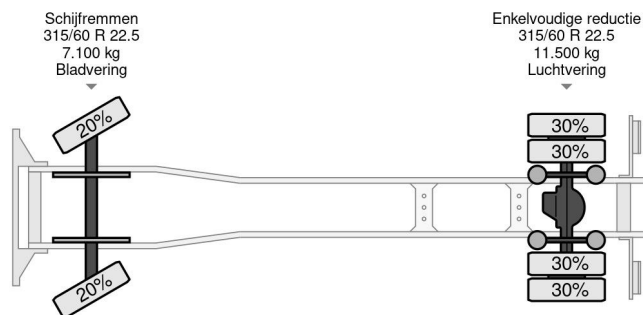

Volvo 4X2 EURO 6 - 217 384km - CHASSIS + LIFT

COMMON

| | |
|---------------|---|
| Price | € 19.950,- ex VAT |
| Id | VO100389 |
| Make | Volvo |
| Type | 4X2 EURO 6 - 217 384km - CHASSIS + LIFT |
| Year | 2014 |
| Mileage | 217.384 km |
| Construction | Chassis cab |
| Gross weight | 18.000 kg |
| Emissionclass | 6 |

Volvo FL 280 4X2 EURO 6 - 217 384km - CHASSIS + LIFT

Referentienummer: VO100389

PROPERTIES

| | |
|-------------------------------|-------------------|
| First registration date | 31-10-2014 |
| Fuel | Diesel |
| Transmission | Automatic |
| Vehicle identification number | YV2T0Y1A8FZ100389 |
| Axle configuration | 4x2 |
| Axle count | 2 |
| Weight | 10.405 kg |
| Cylinder count | 6 |
| Load capacity | 7.595 kg |