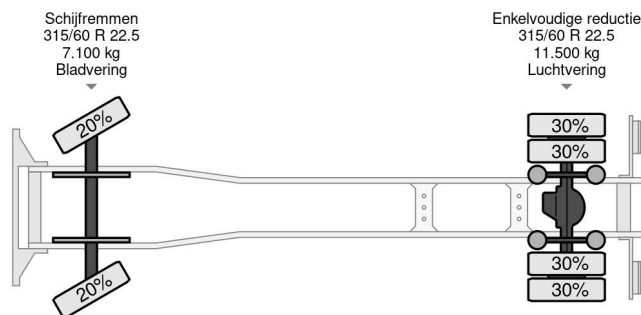

Volvo 4X2 EURO 6 - 217 384km - CHASSIS + LIFT

COMMON

Price	€ 19.950,- ex VAT
Id	VO100389
Make	Volvo
Type	4X2 EURO 6 - 217 384km - CHASSIS + LIFT
Year	2014
Mileage	217.384 km
Construction	Chassis cab
Gross weight	18.000 kg
Emissionclass	6

Volvo FL 280 4X2 EURO 6 - 217 384km - CHASSIS + LIFT

Referentienummer: VO100389

PROPERTIES

First registration date	31-10-2014
Fuel	Diesel
Transmission	Automatic
Vehicle identification number	YV2T0Y1A8FZ100389
Axle configuration	4x2
Axle count	2
Weight	10.405 kg
Cylinder count	6
Load capacity	7.595 kg