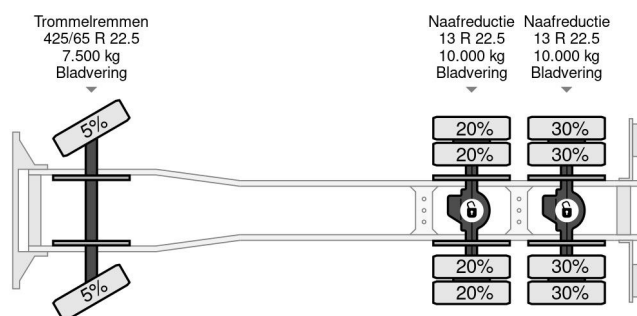

Referentienummer: MA323541