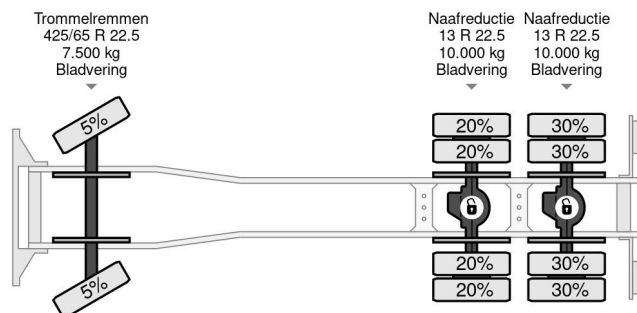

Referentienummer: MA323541