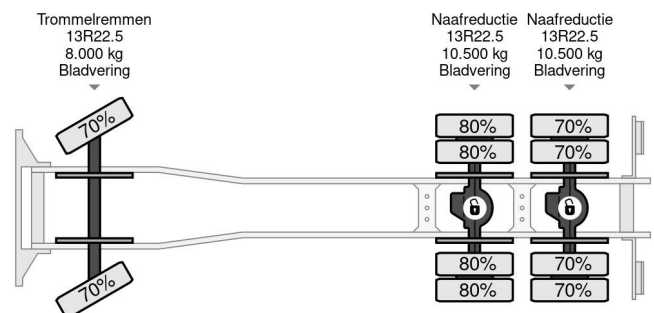

Renault Kerax 430 6X4 EURO 5 + FASSI F210AC.25 + REM...

Referentienummer: RE009112

PROPERTIES

First registration date	22-04-2011
Fuel	Diesel
Transmission	Automatic
Vehicle identification number	VF634DPA000009112
Axle configuration	6x4
Axle count	3
Weight	15.725 kg
Power kw	323
Power hp	439
Construction dimensions (l/b/h)	
Load capacity	10.275 kg

DESCRIPTION