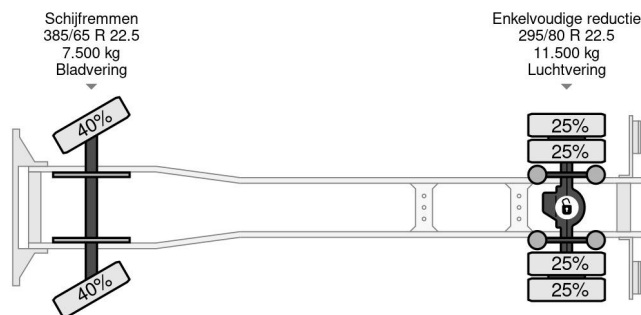

Volvo 4X2 EURO 6 - 19 Ton + DHOLLANDIA

COMMON

Price	€ 21.950,- ex VAT
Id	VO695623
Make	Volvo
Type	4X2 EURO 6 - 19 Ton + DHOLLANDIA
Year	2014
Mileage	781.572 km
Construction	Curtain sided
Gross weight	19.500 kg
Emissionclass	6

Volvo FE 250 4X2 EURO 6 - 19 Ton + DHOLLANDIA

Referentienummer: VO695623

PROPERTIES

First registration date	08-07-2014
Mot expiry date	08-07-2023
License plate	41-BDZ-7
Fuel	Diesel
Transmission	Automatic
Vehicle identification number	YV2V0X1A2EB695623
Axle configuration	4x2
Axle count	2
Weight	9.385 kg
Cylinder count	6
Wheelbase	580 cm
Construction dimensions (l/b/h)	
Load capacity	10.115 kg
Length	985 cm
Width	255 cm