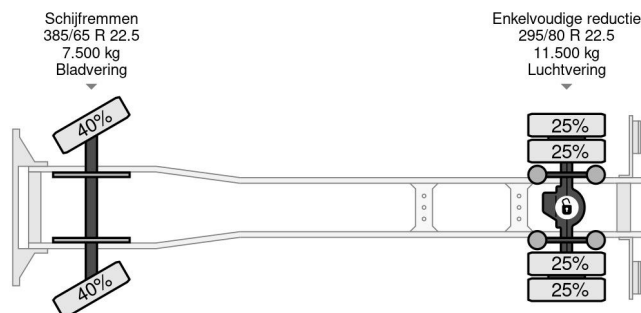

Volvo 4X2 EURO 6 - 19 Ton + DHOLLANDIA

COMMON

Price	€ 21.950,- ex VAT
Id	VO695623
Make	Volvo
Type	4X2 EURO 6 - 19 Ton + DHOLLANDIA
Year	2014
Mileage	781.572 km
Construction	Curtain sided
Gross weight	19.500 kg
Emissionclass	6

Volvo FE 250 4X2 EURO 6 - 19 Ton + DHOLLANDIA

Referentienummer: VO695623

PROPERTIES

First registration date	08-07-2014
Mot expiry date	08-07-2023
License plate	41-BDZ-7
Fuel	Diesel
Transmission	Automatic
Vehicle identification number	YV2V0X1A2EB695623
Axle configuration	4x2
Axle count	2
Weight	9.385 kg
Cylinder count	6
Wheelbase	580 cm
Construction dimensions (l/b/h)	
Load capacity	10.115 kg
Length	985 cm
Width	255 cm