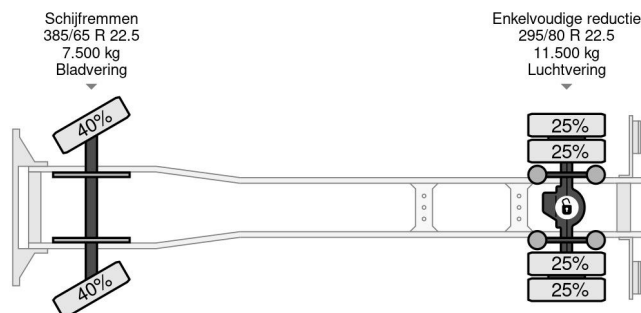

### COMMON

Price	€ 21.950,- ex VAT
Id	VO695623
Make	Volvo
Type	4X2 EURO 6 - 19 Ton + DHOLLANDIA
Year	2014
Mileage	781.572 km
Construction	Curtain sided
Gross weight	19.500 kg
Emissionclass	6

Volvo FE 250 4X2 EURO 6 - 19 Ton + DHOLLANDIA

### PROPERTIES

First registration date	08-07-2014
Mot expiry date	08-07-2023
License plate	41-BDZ-7
Fuel	Diesel
Transmission	Automatic
Vehicle identification number	YV2V0X1A2EB695623
Axle configuration	4x2
Axle count	2
Weight	9.385 kg
Cylinder count	6
Wheelbase	580 cm
Construction dimensions (l/b/h)	
Load capacity	10.115 kg
Length	985 cm
Width	255 cm