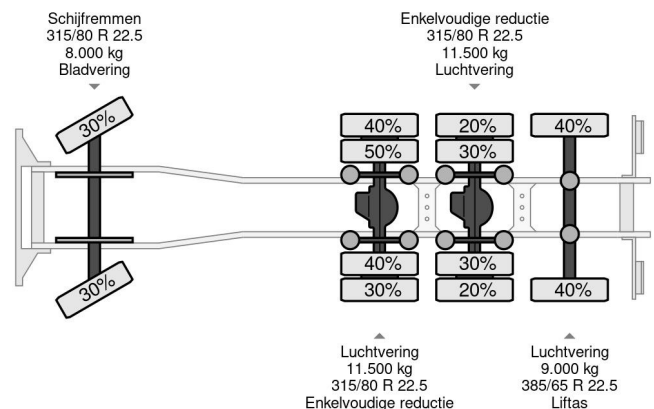

First registration date	06-02-2008
Fuel	Diesel
Transmission	Automatic
Vehicle identification number	WMAH92ZZ87L049898
Axle configuration	8x4
Axle count	4
Weight	13.270 kg
Cylinder count	6
Construction dimensions (l/b/h)	
Load capacity	21.730 kg

MAN TGA 35.400 8X4 INTARDER - ASPHALT TIPPER

Referentienummer: MA049898

DESCRIPTION