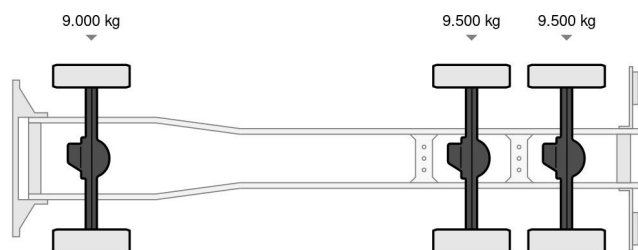

Iveco 6X6 - HMF 1643 Z2 + 2-WAY TIPPER

COMMON

Price	€ 44.950,- ex VAT
Id	IV227986
Make	Iveco
Type	6X6 - HMF 1643 Z2 + 2-WAY TIPPER
Year	2010
Mileage	460.978 km
Construction	Tipper
Gross weight	28.000 kg
Emissionclass	5

Iveco Trakker 380T41 6X6 - HMF 1643 Z2 + 2-WAY TIPPER

Referentienummer: IV227986

PROPERTIES

First registration date	09-02-2010
Mot expiry date	09-02-2022
License plate	BX-JH-09
Fuel	Diesel
Transmission	Automatic
Vehicle identification number	WJMF3TSS40C227986
Axle configuration	6x6
Axle count	3
Weight	17.285 kg
Cylinder count	6
Wheelbase	521 cm
Construction dimensions (l/b/h)	
Load capacity	10.715 kg
Length	855 cm
Width	252 cm