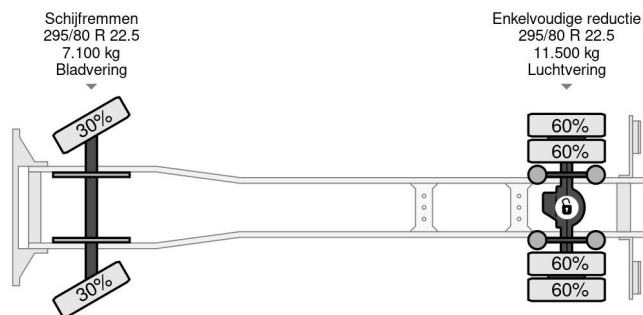

Volvo 4X2 EURO 6 - 346.621km - MANUAL GEARBOX

COMMON

Price	€ 20.950,- ex VAT
Id	VO104457
Make	Volvo
Type	4X2 EURO 6 - 346.621km - MANUAL GEARBOX
Year	2015
Mileage	347.621 km
Construction	Curtain sided
Gross weight	18.000 kg
Emissionclass	6

Volvo FL 250 4X2 EURO 6 - 346.621km - MANUAL GEARBOX

Referentienummer: VO104457

PROPERTIES

First registration date	09-11-2015
Fuel	Diesel
Transmission	Manual
Vehicle identification number	YV2T0X1A5FZ104457
Axle configuration	4x2
Axle count	2
Weight	8.375 kg
Cylinder count	6
Construction dimensions (l/b/h)	
Load capacity	9.625 kg