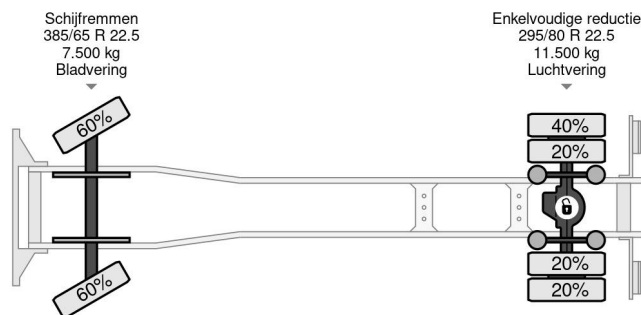

Volvo 4X2 EURO 6 - 19 TON + DHOLLANDIA

COMMON

Price	€ 20.750,- ex VAT
Id	VO698909
Make	Volvo
Type	4X2 EURO 6 - 19 TON + DHOLLANDIA
Year	2014
Mileage	705.654 km
Construction	Curtain sided
Gross weight	19.500 kg
Emissionclass	6

Volvo FE 250 4X2 EURO 6 - 19 TON + DHOLLANDIA

Referentienummer: VO698909

PROPERTIES

First registration date	23-07-2014
Mot expiry date	23-07-2023
License plate	16-BFB-4
Fuel	Diesel
Transmission	Automatic
Vehicle identification number	YV2V0X1A2EB698909
Axle configuration	4x2
Axle count	2
Weight	9.390 kg
Cylinder count	6
Wheelbase	580 cm
Construction dimensions (l/b/h)	
Load capacity	10.110 kg
Length	985 cm
Width	255 cm