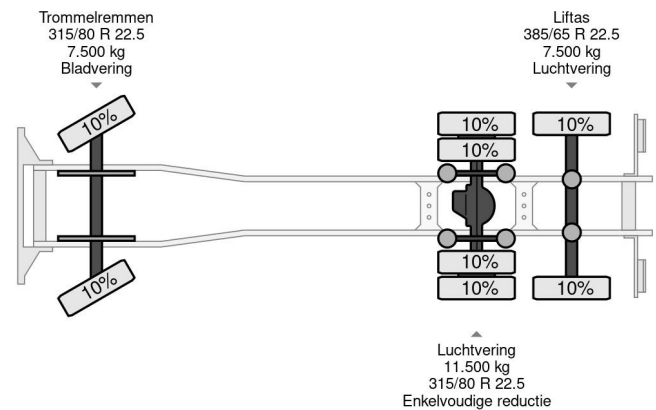

DAF 95.400 ATi 6X2 MANUAL GEARBOX + VOITH RETARD...

Referentienummer: DA392309