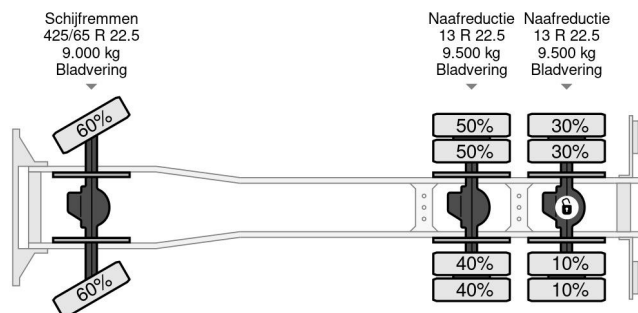

## Iveco 6X6 - HMF 1643 Z2 + 2-WAY TIPPER

### COMMON

Price	€ 44.950,- ex VAT
Id	IV227986-K
Make	Iveco
Type	6X6 - HMF 1643 Z2 + 2-WAY TIPPER
Year	2010
Mileage	460.978 km
Construction	Truck-mounted crane
Gross weight	28.000 kg
Emissionclass	5

Iveco Trakker 380T41 6X6 - HMF 1643 Z2 + 2-WAY TIPPER

Referentienummer: IV227986-K

### PROPERTIES

First registration date	09-02-2010
License plate	BX-JH-09
Fuel	Diesel
Transmission	Automatic
Vehicle identification number	WJMF3TSS40C227986
Axle configuration	6x6
Axle count	3
Weight	17.285 kg
Load capacity	10.715 kg