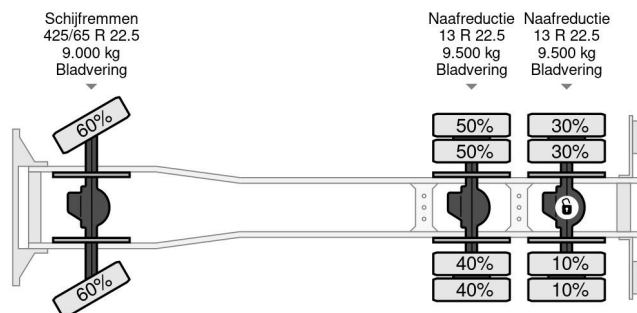

## Iveco 6X6 - HMF 1643 Z2 + 2-WAY TIPPER

### COMMON

Price	€ 44.950,- ex VAT
Id	IV227986-K
Make	Iveco
Type	6X6 - HMF 1643 Z2 + 2-WAY TIPPER
Year	2010
Mileage	460.978 km
Construction	Truck-mounted crane
Gross weight	28.000 kg
Emissionclass	5

Iveco Trakker 380T41 6X6 - HMF 1643 Z2 + 2-WAY TIPPER

Referentienummer: IV227986-K

### PROPERTIES

First registration date	09-02-2010
License plate	BX-JH-09
Fuel	Diesel
Transmission	Automatic
Vehicle identification number	WJMF3TSS40C227986
Axle configuration	6x6
Axle count	3
Weight	17.285 kg
Load capacity	10.715 kg