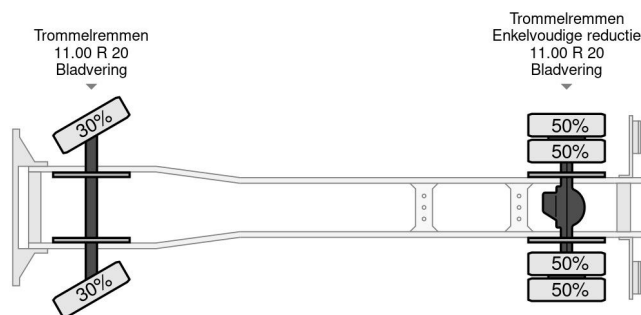

MAN 3 WAY TIPPER - FULL STEEL

COMMON

Price	€ 7.950,- ex VAT
Id	MA870483
Make	MAN
Type	3 WAY TIPPER - FULL STEEL
Year	1963
Mileage	25.615 km
Construction	Tipper
Gross weight	16.000 kg

PROPERTIES

First registration date	29-05-1981
Fuel	Diesel
Transmission	Manual
Vehicle identification number	870483
Axle configuration	4x2
Axle count	2
Weight	8.000 kg
Power kw	137
Power hp	186
Construction dimensions (l/b/h)	
Load capacity	8.000 kg

ACCESSORIES

MAN DIESEL 635 K 3 WAY TIPPER - FULL STEEL

4x2

Referentienummer: MA870483

DESCRIPTION