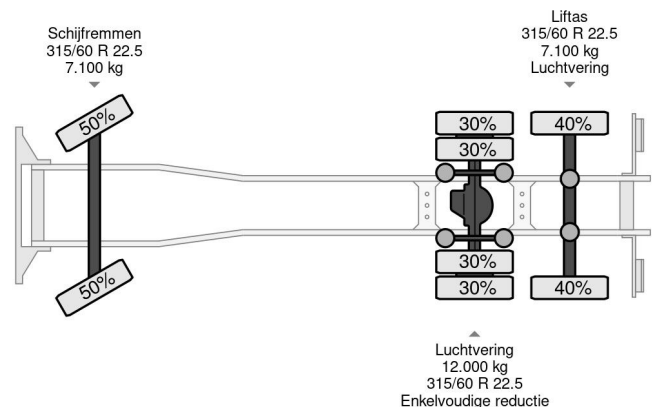

PROPERTIES

First registration date	05-12-2014
Fuel	Diesel
Transmission	Automatic
Vehicle identification number	WJME2NTH60C292005
Axle configuration	6x2
Axle count	3
Weight	11.040 kg
Cylinder count	6
Construction dimensions (l/b/h)	
Load capacity	32.960 kg

Iveco Stralis 460 6X2 EURO 6 + GS MEPEL - TRUCK-TRA...

Referentienummer: IV292005+GS004194

DESCRIPTION

2014 IVECO STRALIS 460 EURO 6 + 2004 GS MEPEL - TRUCK TRANSPORTER
215/75 R 17.5 40-40-40%