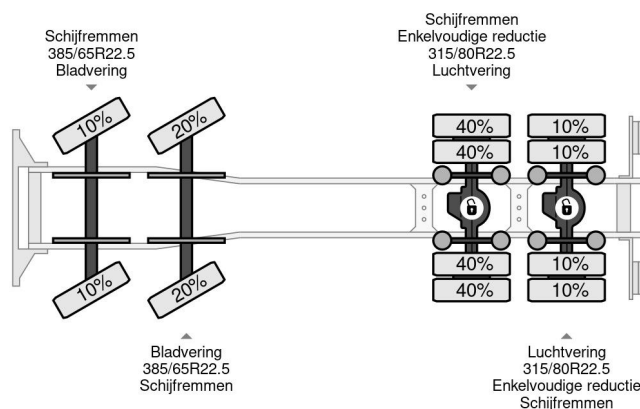

Volvo FM 440 8X4 + HMF 2420-K4 REMOTE 2011 YEAR + ...

Referentienummer: VO668261

PROPERTIES

First registration date	13-06-2008
Fuel	Diesel
Transmission	Automatic
Vehicle identification number	YV2JS02G68A668261
Axle configuration	8x4
Axle count	4
Weight	16.200 kg
Power kw	324
Power hp	441
Load capacity	15.800 kg