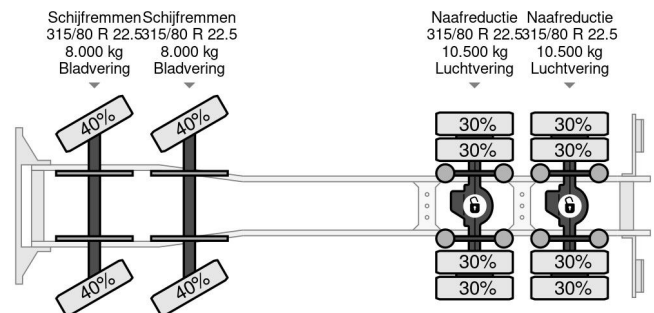

Iveco 8X4 EEV + PALFINGER PK 48002 + REMOTE + RETARDER

COMMON

Price	€ 69.950,- ex VAT
Id	IV248288-K
Make	Iveco
Type	8X4 EEV + PALFINGER PK 48002 + REMOTE + RETARDER
Year	2012
Operating hours	428
Mileage	390.922 km
Construction	Truck-mounted crane
Gross weight	32.000 kg
Emissionclass	5

Iveco Trakker 450 8X4 EEV + PALFINGER PK 48002 + REM...

Referentienummer: IV248288-K

PROPERTIES

First registration date	20-06-2012
Fuel	Diesel
Transmission	Automatic
Vehicle identification number	WJM3JTS40C248288
Axle configuration	8x4
Axle count	4
Weight	20.551 kg
Load capacity	11.449 kg