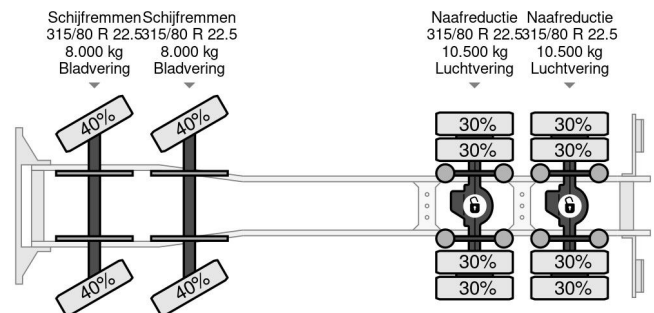

Iveco 8X4 EEV + PALFINGER PK 48002 + REMOTE + RETARDER

COMMON

Price	€ 71.950,- ex VAT
Id	IV248288-K
Make	Iveco
Type	8X4 EEV + PALFINGER PK 48002 + REMOTE + RETARDER
Year	2012
Operating hours	428
Mileage	390.922 km
Construction	Truck-mounted crane
Gross weight	32.000 kg
Emissionclass	5

Iveco Trakker 450 8X4 EEV + PALFINGER PK 48002 + REM...

Referentienummer: IV248288-K

PROPERTIES

First registration date	20-06-2012
Fuel	Diesel
Transmission	Automatic
Vehicle identification number	WJMJ3JTS40C248288
Axle configuration	8x4
Axle count	4
Weight	20.551 kg
Power kw	330
Power hp	449
Load capacity	11.449 kg